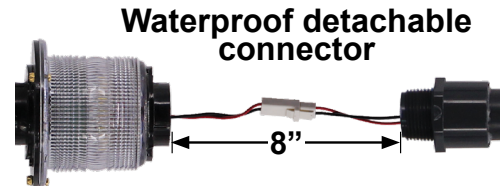

## R.I.A.M. / N.U.C. LIGHT KIT

This portable kit can easily be arranged as a Restricted In Ability to Maneuver (RIAM) signal or Not Under Command (NUC) signal. These lights can be disassembled and stored for convenience when not in use.

### SPECIFICATIONS:

- Set up as either RIAM or NUC lights
- High-impact, UV-stabilized polycarbonate heads
- Waterproof detachable plugs
- 360° visibility & available with 2NM heads for vessels under 50 meters or 3NM heads for vessels 50 meters & above
- High-power LEDs with low power consumption
- Certified to meet applicable sections of UL 1104
- Available in both 120VAC and 12VDC

	Visibility	Voltage	
Models: NUC -	{ 2	{ 12	- 2FT - 78 - PM
	{ 3	{ 120	

*Portable kit conveniently breaks down for easy storage*