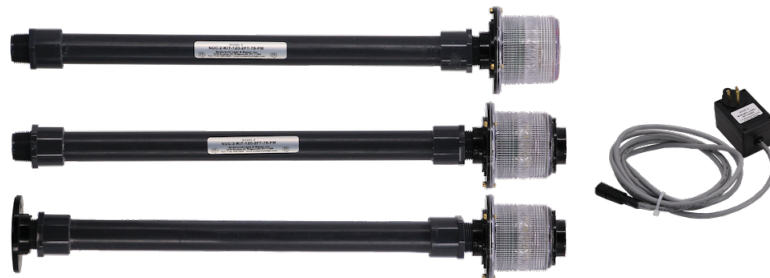

## R.I.A.M. / N.U.C. LIGHT KIT

This portable kit can easily be arranged as a Restricted In Ability to Maneuver (RIAM) signal or Not Under Command (NUC) signal. These lights can be disassembled and stored for convenience when not in use.

### SPECIFICATIONS:

- Set up as either RIAM or NUC lights
- High-impact, UV-stabilized polycarbonate heads
- Waterproof detachable plugs
- 360° visibility & available with 2NM heads for vessels under 50 meters or 3NM heads for vessels 50 meters & above
- High-power LEDs with low power consumption
- Certified to meet applicable sections of UL 1104
- Available in both 120VAC and 12VDC

	Visibility	Voltage	
Models: NUC -	{ 2	{ 12	- 2FT - 78 - PM
	{ 3	{ 120	

*Portable kit conveniently breaks down for easy storage*